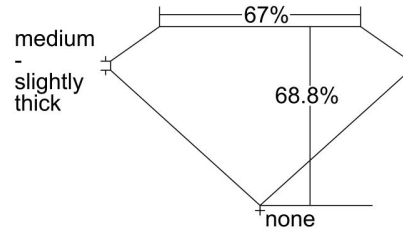

**GIA DIAMOND GRADING REPORT**

October 22, 2015  
 GIA Report Number ..... 1219012795  
 Shape and Cutting Style ..... Emerald Cut  
 Measurements ..... 9.17 x 7.04 x 4.84 mm

**GRADING RESULTS**

Carat Weight ..... 3.02 carat  
 Color Grade ..... I  
 Clarity Grade ..... SI1

**ADDITIONAL GRADING INFORMATION**

Polish ..... Very Good  
 Symmetry ..... Very Good  
 Fluorescence ..... None

**PROPORTIONS**

Profile not to actual proportions

**CLARITY CHARACTERISTICS**

**KEY TO SYMBOLS\***

-  Feather
-  Etch Channel
-  Needle
-  Natural

\* Red symbols denote internal characteristics (inclusions). Green or black symbols denote external characteristics (blemishes). Diagram is an approximate representation of the diamond, and symbols shown indicate type, position, and approximate size of clarity characteristics. All clarity characteristics may not be shown. Details of finish are not shown.