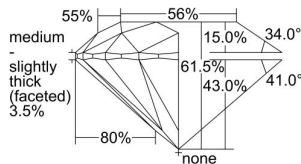

GIA®

FACSIMILE

GIA REPORT 2225176541

Verify this report at GIA.edu

GIA NATURAL DIAMOND DOSSIER®

December 02, 2021
GIA Report Number 2225176541
Shape and Cutting Style ..... Round Brilliant
Measurements ..... 5.46 - 5.52 x 3.38 mm

GRADING RESULTS

Carat Weight ..... 0.62 carat
Color Grade ..... H
Clarity Grade SI2
Cut Grade ..... Excellent

ADDITIONAL GRADING INFORMATION

Polish ..... Excellent
Symmetry ..... Very Good
Fluorescence ..... Faint
Clarity Characteristics ..... Cloud
Inscription(s): GIA 2225176541

PROPORTIONS

Profile to actual proportions

GRADING SCALES

GIA COLOR SCALE	GIA CLARITY SCALE	GIA CUT SCALE	
D	FLAWLESS	EXCELLENT	
E	INTERNALLY FLAWLESS		
F		VVS₁	VERY GOOD
G	VVS₂		
H	VS₁	GOOD	
I	VS₂		
J	SI₁	FAIR	
K	SI₂		
L	I₁	POOR	
M	I₂		
N	I₃		
O			
P			
Q			
R			
S			
T			
U			
V			
W			
X			
Y			
Z