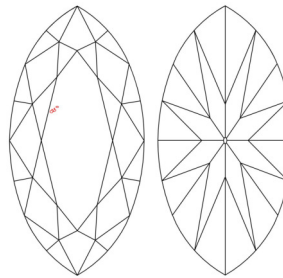

**GIA NATURAL DIAMOND GRADING REPORT**

September 11, 2024  
 GIA Report Number ..... 2231390896  
 Shape and Cutting Style ..... Marquise Brilliant  
 Measurements ..... 10.01 x 5.56 x 3.40 mm

**GRADING RESULTS**

Carat Weight ..... 1.10 carat  
 Color Grade ..... J  
 Clarity Grade ..... VS2

**ADDITIONAL GRADING INFORMATION**

Polish ..... Excellent  
 Symmetry ..... Excellent  
 Fluorescence ..... None  
 Inscription(s): GIA 2231390896  
**Comments:** Pinpoints are not shown.

**PROPORTIONS**

Profile not to actual proportions

**CLARITY CHARACTERISTICS**

**KEY TO SYMBOLS\***

- Crystal

**GRADING SCALES**

GIA COLOR SCALE		GIA CLARITY SCALE	
COLORLESS	D	VERY VERY SLIGHTLY INCLUDED	FLAWLESS
	E		INTERNALLY FLAWLESS
	F		VVS <sub>1</sub>
NEAR COLORLESS	G	VERY SLIGHTLY INCLUDED	VVS <sub>2</sub>
	H		VS <sub>1</sub>
	I		VS <sub>2</sub>
FANT	J	SLIGHTLY INCLUDED	SI <sub>1</sub>
	K		SI <sub>2</sub>
	L		I <sub>1</sub>
VERY LIGHT	M	INCLUDED	I <sub>2</sub>
	N		I <sub>3</sub>
	O		
LIGHT	P		
	Q		
	R		
	S		
	T		
	U		
	V		
W			
X			
Y			
Z			