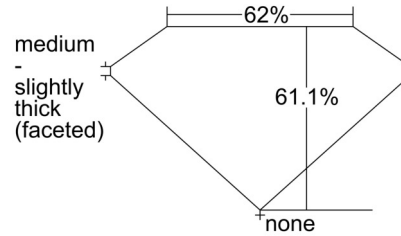

**GIA NATURAL DIAMOND GRADING REPORT**

September 11, 2024  
 GIA Report Number ..... 2231390896  
 Shape and Cutting Style ..... Marquise Brilliant  
 Measurements ..... 10.01 x 5.56 x 3.40 mm

**GRADING RESULTS**

Carat Weight ..... 1.10 carat  
 Color Grade ..... J  
 Clarity Grade ..... VS2

**ADDITIONAL GRADING INFORMATION**

Polish ..... Excellent  
 Symmetry ..... Excellent  
 Fluorescence ..... None  
 Inscription(s): GIA 2231390896  
**Comments:** Pinpoints are not shown.

**PROPORTIONS**

Profile not to actual proportions

**CLARITY CHARACTERISTICS**

**KEY TO SYMBOLS\***

- Crystal

**GRADING SCALES**

GIA COLOR SCALE		GIA CLARITY SCALE	
COLORLESS	D	VERY VERY SLIGHTLY INCLUDED	FLAWLESS
	E		INTERNALLY FLAWLESS
	F		VVS <sub>1</sub>
NEAR COLORLESS	G	VERY SLIGHTLY INCLUDED	VVS <sub>2</sub>
	H		VS <sub>1</sub>
	I		VS <sub>2</sub>
FANT	J	SLIGHTLY INCLUDED	SI <sub>1</sub>
	K		SI <sub>2</sub>
	L		I <sub>1</sub>
VERY LIGHT	M	INCLUDED	I <sub>2</sub>
	N		I <sub>3</sub>
	O		
LIGHT	P		
	Q		
	R		
	S		
	T		
	U		
	V		
W			
X			
Y			
Z			