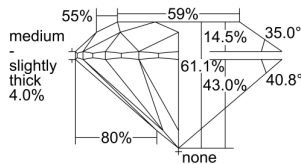

GIA®

FACSIMILE

GIA REPORT 2235062786

Verify this report at GIA.edu

GIA NATURAL DIAMOND DOSSIER®

September 05, 2023
GIA Report Number 2235062786
Shape and Cutting Style ..... Round Brilliant
Measurements ..... 5.22 - 5.24 x 3.19 mm

GRADING RESULTS

Carat Weight ..... 0.54 carat
Color Grade I
Clarity Grade I1
Cut Grade ..... Excellent

ADDITIONAL GRADING INFORMATION

Polish ..... Excellent
Symmetry ..... Very Good
Fluorescence ..... None
Clarity Characteristics ..... Feather
Inscription(s): GIA 2235062786

PROPORTIONS

Profile to actual proportions

GRADING SCALES

GIA COLOR SCALE	GIA CLARITY SCALE	GIA CUT SCALE	
D	FLAWLESS	EXCELLENT	
E	INTERNALLY FLAWLESS		
F		VVS₁	VERY GOOD
G	VVS₂		
H	VS₁	GOOD	
I	VS₂		
J	SI₁	FAIR	
K	SI₂		
L	I₁	POOR	
M	I₂		
N	I₃		
O			
P			
Q			
R			
S			
T			
U			
V			
W			
X			
Y			
Z