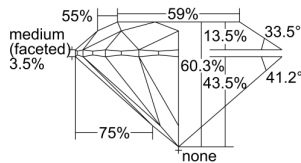

GIA®

FACSIMILE

GIA REPORT 2235173704

Verify this report at GIA.edu

GIA NATURAL DIAMOND DOSSIER®

January 17, 2024
GIA Report Number 2235173704
Shape and Cutting Style ..... Round Brilliant
Measurements ..... 5.41 - 5.43 x 3.27 mm

GRADING RESULTS

Carat Weight ..... 0.58 carat
Color Grade ..... D
Clarity Grade VVS2
Cut Grade ..... Excellent

ADDITIONAL GRADING INFORMATION

Polish ..... Excellent
Symmetry ..... Excellent
Fluorescence ..... Medium Blue
Clarity Characteristics ..... Feather, Pinpoint
Inscription(s): GIA 2235173704

PROPORTIONS

Profile to actual proportions

GRADING SCALES

GIA COLOR SCALE	GIA CLARITY SCALE	GIA CUT SCALE	
D	FLAWLESS	EXCELLENT	
E	INTERNALLY FLAWLESS		
F		VVS₁	VERY GOOD
G	VVS₂		
H	VS₁	GOOD	
I	VS₂		
J	SI₁	FAIR	
K	SI₂		
L	I₁	POOR	
M	I₂		
N	I₃		
O			
P			
Q			
R			
S			
T			
U			
V			
W			
X			
Y			
Z