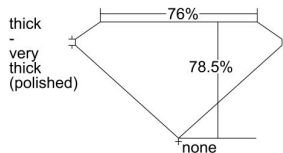

GIA®

FACSIMILE

GIA REPORT 2235273901

Verify this report at GIA.edu

GIA NATURAL DIAMOND DOSSIER®

April 30, 2024
GIA Report Number 2235273901
Shape and Cutting Style ..... Square Modified Brilliant
Measurements ..... 4.99 x 4.79 x 3.76 mm

GRADING RESULTS

Carat Weight ..... 0.76 carat
Color Grade ..... D
Clarity Grade VS1

ADDITIONAL GRADING INFORMATION

Polish ..... Very Good
Symmetry ..... Very Good
Fluorescence ..... None
Clarity Characteristics ..... Cavity, Feather, Pinpoint
Inscription(s): GIA 2235273901

PROPORTIONS

Profile not to actual proportions

GRADING SCALES

GIA COLOR SCALE		GIA CLARITY SCALE			
COLORLESS	D	VERY VERY SLIGHTLY INCLUDED	FLAWLESS		
	E		INTERNALLY FLAWLESS		
	F	VERY SLIGHTLY INCLUDED	VVS₁		
	G		VVS₂		
	H		VS₁		
	NEAR COLORLESS	I	VERY SLIGHTLY INCLUDED	VS₂	
		J		SI₁	
		FAINT	K	SLIGHTLY INCLUDED	SI₂
			L		I₁
			M		I₂
VERY LIGHT	N	INCLUDED	I₃		
	O				
	P				
	Q				
	R				
LIGHT	S				
	T				
	U				
	V				
	W				
	X				
	Y				
	Z