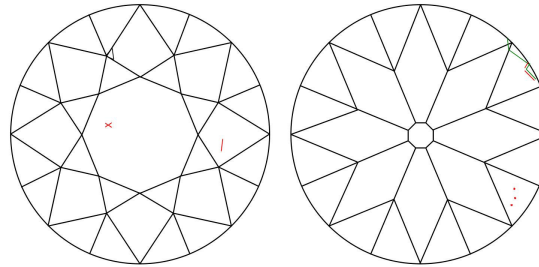

Carat Weight ..... 1.73 carat  
 Color Grade ..... J  
 Clarity Grade ..... VS1

ADDITIONAL GRADING INFORMATION

Polish ..... Good  
 Symmetry ..... Good  
 Fluorescence ..... None  
 Inscription(s): GIA 2235329397

PROPORTIONS

Profile not to actual proportions

CLARITY CHARACTERISTICS

KEY TO SYMBOLS\*

- x Bruise      ^ Natural
- f Feather     ^ Extra Facet
- Pinpoint
- ∩ Indented Natural

\* Red symbols denote internal characteristics (inclusions). Green or black symbols denote external characteristics (blemishes). Diagram is an approximate representation of the diamond, and symbols shown indicate type, position, and approximate size of clarity characteristics. All clarity characteristics may not be shown. Details of finish are not shown.