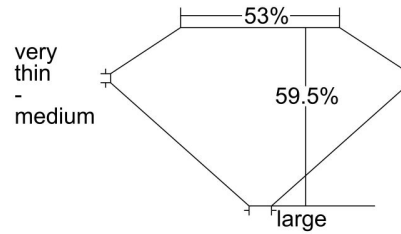

GIA NATURAL DIAMOND GRADING REPORT

June 25, 2024  
 GIA Report Number ..... 2235329397  
 Shape and Cutting Style ..... Old European Brilliant  
 Measurements ..... 7.63 - 7.74 x 4.57 mm

GRADING RESULTS

Carat Weight ..... 1.73 carat  
 Color Grade ..... J  
 Clarity Grade ..... VS1

ADDITIONAL GRADING INFORMATION

Polish ..... Good  
 Symmetry ..... Good  
 Fluorescence ..... None  
 Inscription(s): GIA 2235329397

PROPORTIONS

Profile not to actual proportions

CLARITY CHARACTERISTICS

KEY TO SYMBOLS\*

- x Bruise      ^ Natural
- f Feather     ^ Extra Facet
- Pinpoint
- ∩ Indented Natural

\* Red symbols denote internal characteristics (inclusions). Green or black symbols denote external characteristics (blemishes). Diagram is an approximate representation of the diamond, and symbols shown indicate type, position, and approximate size of clarity characteristics. All clarity characteristics may not be shown. Details of finish are not shown.