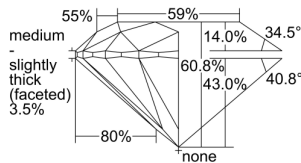

GIA®

FACSIMILE

GIA REPORT 2235329824

Verify this report at gia.edu

GIA NATURAL DIAMOND DOSSIER®

June 25, 2024
GIA Report Number 2235329824
Shape and Cutting Style ..... Round Brilliant
Measurements ..... 6.11 - 6.12 x 3.72 mm

GRADING RESULTS

Carat Weight ..... 0.85 carat
Color Grade ..... J
Clarity Grade S11
Cut Grade ..... Excellent

ADDITIONAL GRADING INFORMATION

Polish ..... Excellent
Symmetry ..... Excellent
Fluorescence ..... None
Clarity Characteristics ..... Cloud, Crystal
Inscription(s): GIA 2235329824

Scan the QR code to access the AGS Ideal® Report.

[GIA.edu](http://gia.edu)

PROPORTIONS

Profile to actual proportions