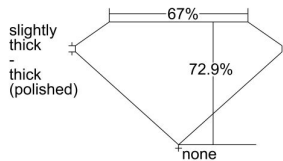

GIA®

FACSIMILE

GIA REPORT 2235329956

Verify this report at GIA.edu

GIA NATURAL DIAMOND DOSSIER®

June 25, 2024
GIA Report Number 2235329956
Shape and Cutting Style ..... Square Modified Brilliant
Measurements ..... 4.73 x 4.54 x 3.31 mm

GRADING RESULTS

Carat Weight ..... 0.58 carat
Color Grade ..... G
Clarity Grade VVS2

ADDITIONAL GRADING INFORMATION

Polish ..... Excellent
Symmetry ..... Excellent
Fluorescence ..... None
Clarity Characteristics ..... Pinpoint
Inscription(s): GIA 2235329956

PROPORTIONS

Profile not to actual proportions

GRADING SCALES

GIA COLOR SCALE		GIA CLARITY SCALE			
COLORLESS	D	VERY VERY SLIGHTLY INCLUDED	FLAWLESS		
	E		INTERNALLY FLAWLESS		
	F	VERY SLIGHTLY INCLUDED	VVS₁		
	G		VVS₂		
	H		VS₁		
	NEAR COLORLESS	I	SLIGHTLY INCLUDED	VS₂	
		J		SI₁	
		FAINT	K	INCLUDED	SI₂
			L		I₁
			M		I₂
VERY LIGHT			N	INCLUDED	I₃
			O		
			P		
	Q				
LIGHT	R				
	S				
	T				
	U				
	V				
	Z