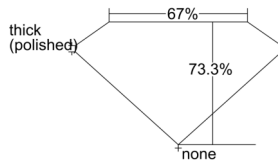

GIA®

FACSIMILE

GIA REPORT 2235390869

Verify this report at GIA.edu

GIA NATURAL DIAMOND DOSSIER®

September 11, 2024
GIA Report Number 2235390869
Shape and Cutting Style ..... Square Modified Brilliant
Measurements ..... 5.32 x 5.16 x 3.78 mm

GRADING RESULTS

Carat Weight ..... 0.90 carat
Color Grade I
Clarity Grade SI1

ADDITIONAL GRADING INFORMATION

Polish ..... Excellent
Symmetry ..... Very Good
Fluorescence ..... None
Clarity Characteristics ..... Cloud, Crystal
Inscription(s): GIA 2235390869

Comments: An additional inscription is present.

PROPORTIONS

Profile not to actual proportions

GRADING SCALES

GIA COLOR SCALE		GIA CLARITY SCALE			
COLORLESS	D	VERY VERY SLIGHTLY INCLUDED	FLAWLESS		
	E		INTERNALLY FLAWLESS		
	F	VERY SLIGHTLY INCLUDED	VVS₁		
	G		VVS₂		
	H		VS₁		
	NEAR COLORLESS	I	SLIGHTLY INCLUDED	VS₂	
		J		SI₁	
		FAINT	K	INCLUDED	SI₂
			L		I₁
			M		I₂
VERT LIGHT	N	LIGHT	I₃		
	O				
	P				
	Q				
	R