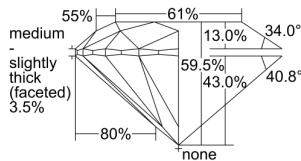

GIA®

FACSIMILE

GIA REPORT 2239329953

Verify this report at GIA.edu

GIA NATURAL DIAMOND DOSSIER®

June 25, 2024
GIA Report Number 2239329953
Shape and Cutting Style ..... Round Brilliant
Measurements ..... 5.76 - 5.78 x 3.44 mm

GRADING RESULTS

Carat Weight ..... 0.70 carat
Color Grade ..... F
Clarity Grade VS1
Cut Grade ..... Excellent

ADDITIONAL GRADING INFORMATION

Polish ..... Excellent
Symmetry ..... Excellent
Fluorescence ..... None
Clarity Characteristics..... Cloud, Needle, Pinpoint
Inspection(s): GIA 2239329953

Scan the QR code to access the AGS Ideal® Report.

GIA.edu

PROPORTIONS

Profile to actual proportions

GRADING SCALES

GIA COLOR SCALE	GIA CLARITY SCALE	GIA CUT SCALE	
D	FLAWLESS	EXCELLENT	
E	INTERNALLY FLAWLESS		
F		VVS₁	VERY GOOD
G	VVS₂		
H	VS₁	GOOD	
I	VS₂		
J	SI₁	FAIR	
K	SI₂		
L	I₁	POOR	
M	I₂		
N	I₃		
O			
P			
Q			
R			
S			
T			
U			
V			
W			
X			
Y			
Z