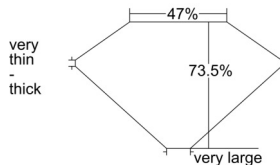

GIA®

FACSIMILE

GIA REPORT 2239381689

Verify this report at GIA.edu

GIA NATURAL DIAMOND DOSSIER®

August 29, 2024
GIA Report Number 2239381689
Shape and Cutting Style ..... Old Mine Brilliant
Measurements ..... 5.75 x 5.54 x 4.07 mm

GRADING RESULTS

Carat Weight ..... 0.94 carat
Color Grade I
Clarity Grade SI1

ADDITIONAL GRADING INFORMATION

Polish ..... Good
Symmetry ..... Fair
Fluorescence ..... Strong Blue
Clarity Characteristics..... Crystal, Cavity, Chip, Bruise
Inspection(s): GIA 2239381689

PROPORTIONS

Profile not to actual proportions

GRADING SCALES

GIA COLOR SCALE		GIA CLARITY SCALE			
COLORLESS	D	VERY VERY SLIGHTLY INCLUDED	FLAWLESS		
	E		INTERNALLY FLAWLESS		
	F	VERY SLIGHTLY INCLUDED	VVS₁		
	G		VVS₂		
	H		VS₁		
	NEAR COLORLESS	I	SLIGHTLY INCLUDED	VS₂	
		J		SI₁	
		FAINT	K	INCLUDED	SI₂
			L		I₁
			M		I₂
VERT LIGHT	N	INCLUDED	I₃		
	O				
	P				
	Q				
	R				
LIGHT	S				
	T				
	U				
	V				
	W				
X					
Y					
Z