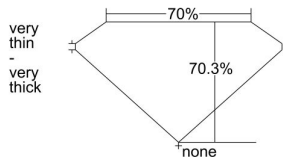

GIA®

FACSIMILE

GIA REPORT 5222442826

Verify this report at GIA.edu

GIA NATURAL DIAMOND DOSSIER®

May 13, 2022
GIA Report Number 5222442826
Shape and Cutting Style ..... Square Modified Brilliant
Measurements ..... 4.99 x 4.84 x 3.41 mm

GRADING RESULTS

Carat Weight ..... 0.71 carat
Color Grade ..... E
Clarity Grade SI1

ADDITIONAL GRADING INFORMATION

Polish ..... Very Good
Symmetry ..... Good
Fluorescence ..... Medium Blue
Clarity Characteristics ..... Crystal
Inscription(s): GIA 5222442826

PROPORTIONS

Profile not to actual proportions

GRADING SCALES

GIA COLOR SCALE		GIA CLARITY SCALE			
COLORLESS	D	VERY VERY SLIGHTLY INCLUDED	FLAWLESS		
	E		INTERNALLY FLAWLESS		
	F	VERY SLIGHTLY INCLUDED	VVS₁		
	G		VVS₂		
	H		VS₁		
	NEAR COLORLESS	I	SLIGHTLY INCLUDED	VS₂	
		J		SI₁	
		FAINT	K	INCLUDED	SI₂
			L		I₁
			M		I₂
VERT LIGHT	N	LIGHT	I₃		
	O				
	P				
	Q				
	R