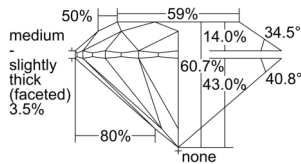

GIA®

FACSIMILE

GIA REPORT 5234365634

Verify this report at GIA.edu

GIA NATURAL DIAMOND DOSSIER®

August 12, 2024
GIA Report Number 5234365634
Shape and Cutting Style ..... Round Brilliant
Measurements ..... 6.07 - 6.08 x 3.69 mm

GRADING RESULTS

Carat Weight ..... 0.84 carat
Color Grade I
Clarity Grade VS1
Cut Grade ..... Excellent

ADDITIONAL GRADING INFORMATION

Polish ..... Excellent
Symmetry ..... Excellent
Fluorescence ..... None
Clarity Characteristics..... Crystal, Feather, Cloud
Inspection(s): GIA 5234365634

Scan the QR code to access the AGS Ideal® Report.

GIA.edu

PROPORTIONS

Profile to actual proportions