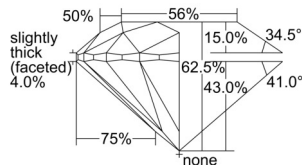

GIA®

FACSIMILE

GIA REPORT 6215492688

Verify this report at GIA.edu

GIA NATURAL DIAMOND DOSSIER®

September 23, 2024
GIA Report Number 6215492688
Shape and Cutting Style ..... Round Brilliant
Measurements ..... 5.78 - 5.82 x 3.62 mm

GRADING RESULTS

Carat Weight ..... 0.75 carat
Color Grade ..... K
Clarity Grade VVS1
Cut Grade ..... Excellent

ADDITIONAL GRADING INFORMATION

Polish ..... Excellent
Symmetry ..... Excellent
Fluorescence ..... Faint
Clarity Characteristics..... Cloud, Pinpoint, Indented Natural
Inscription(s): GIA 6215492688

Scan the QR code to access the AGS Ideal® Report.

GIA.edu

PROPORTIONS

Profile to actual proportions