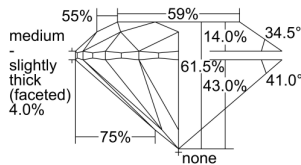

GIA®

FACSIMILE

GIA REPORT 6224934881

Verify this report at GIA.edu

GIA NATURAL DIAMOND DOSSIER®

May 10, 2023
GIA Report Number 6224934881
Shape and Cutting Style ..... Round Brilliant
Measurements ..... 5.38 - 5.41 x 3.32 mm

GRADING RESULTS

Carat Weight ..... 0.60 carat
Color Grade ..... D
Clarity Grade S11
Cut Grade ..... Excellent

ADDITIONAL GRADING INFORMATION

Polish ..... Excellent
Symmetry ..... Excellent
Fluorescence ..... Strong Blue
Clarity Characteristics ..... Crystal, Cloud
Inscription(s): GIA 6224934881

PROPORTIONS

Profile to actual proportions

GRADING SCALES

GIA COLOR SCALE	GIA CLARITY SCALE	GIA CUT SCALE	
D	FLAWLESS	EXCELLENT	
E	INTERNALLY FLAWLESS		
F		VVS₁	VERY GOOD
G	VVS₂		
H	VS₁	GOOD	
I	VS₂		
J	S1₁	FAIR	
K	S1₂		
L	I₁	POOR	
M	I₂		
N	I₃		
O			
P			
Q			
R			
S			
T			
U			
V			
W			
X			
Y			
Z