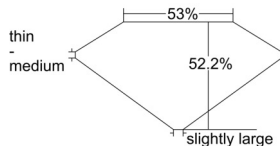

GIA®

FACSIMILE

GIA REPORT 6234365542

Verify this report at GIA.edu

GIA NATURAL DIAMOND DOSSIER®

August 12, 2024
GIA Report Number 6234365542
Shape and Cutting Style ..... Old European Brilliant
Measurements ..... 6.11 - 6.26 x 3.23 mm

GRADING RESULTS

Carat Weight ..... 0.78 carat
Color Grade L
Clarity Grade VS2

ADDITIONAL GRADING INFORMATION

Polish ..... Good
Symmetry ..... Good
Fluorescence ..... None
Clarity Characteristics..... Crystal, Indented Natural, Chip
Inscription(s): GIA 6234365542

PROPORTIONS

Profile not to actual proportions

GRADING SCALES

GIA COLOR SCALE		GIA CLARITY SCALE			
COLORLESS	D	VERY VERY SLIGHTLY INCLUDED	FLAWLESS		
	E		INTERNALLY FLAWLESS		
	F		VVS₁		
	NEAR COLORLESS	G	VERY SLIGHTLY INCLUDED	VVS₂	
		H		VS₁	
		FANT	I	SLIGHTLY INCLUDED	VS₂
			J		SI₁
	LIGHT	K	INCLUDED	SI₂	
		L		I₁	
		M		I₂	
N		I₃			
O					
P					
Q					
R					
S					
T					
U					
V					
W					
X					
Y					
Z