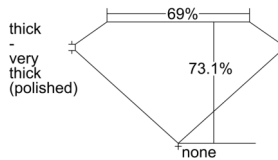

GIA®

FACSIMILE

GIA REPORT 6234391462

Verify this report at gia.edu

GIA NATURAL DIAMOND DOSSIER®

September 13, 2024
GIA Report Number 6234391462
Shape and Cutting Style ..... Square Modified Brilliant
Measurements ..... 5.15 x 4.92 x 3.60 mm

GRADING RESULTS

Carat Weight ..... 0.81 carat
Color Grade ..... G
Clarity Grade VS2

ADDITIONAL GRADING INFORMATION

Polish ..... Excellent
Symmetry ..... Very Good
Fluorescence ..... None
Clarity Characteristics..... Cloud, Crystal
Inscription(s): GIA 6234391462

PROPORTIONS

Profile not to actual proportions

GRADING SCALES

GIA COLOR SCALE		GIA CLARITY SCALE			
COLORLESS	D	VERY VERY SLIGHTLY INCLUDED	FLAWLESS		
	E		INTERNALLY FLAWLESS		
	F	VERY SLIGHTLY INCLUDED	VVS₁		
	G		VVS₂		
	H		VS₁		
	NEAR COLORLESS	I	SLIGHTLY INCLUDED	VS₂	
		J		SI₁	
		FAINT	K	INCLUDED	SI₂
			L		I₁
			M		I₂
VERT LIGHT	N	LIGHT	I₃		
	O				
	P				
	Q				
	R				
	S				
	T