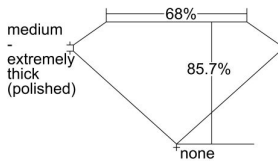

GIA®

FACSIMILE

GIA REPORT 6237173752

Verify this report at GIA.edu

GIA NATURAL DIAMOND DOSSIER®

January 17, 2024
GIA Report Number 6237173752
Shape and Cutting Style ..... Square Modified Brilliant
Measurements ..... 4.65 x 4.50 x 3.85 mm

GRADING RESULTS

Carat Weight ..... 0.71 carat
Color Grade ..... D
Clarity Grade S11

ADDITIONAL GRADING INFORMATION

Polish ..... Excellent
Symmetry ..... Good
Fluorescence ..... Medium Blue
Clarity Characteristics ..... Crystal, Feather
Inscription(s): GIA 6237173752

PROPORTIONS

Profile not to actual proportions

GRADING SCALES

GIA COLOR SCALE		GIA CLARITY SCALE			
COLORLESS	D	VERY VERY SLIGHTLY INCLUDED	FLAWLESS		
	E		INTERNALLY FLAWLESS		
	F	VERY SLIGHTLY INCLUDED	VVS₁		
	G		VVS₂		
	H		VS₁		
	NEAR COLORLESS	I	SLIGHTLY INCLUDED	VS₂	
		J		S1₁	
		FAINT	K	INCLUDED	S1₂
			L		I₁
			M		I₂
VERT LIGHT	N	LIGHT	I₃		
	O				
	P				
	Q				
	R