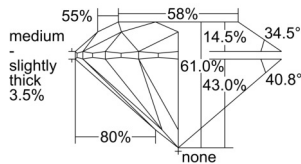

GIA®

FACSIMILE

GIA REPORT 6237399426

Verify this report at GIA.edu

GIA NATURAL DIAMOND DOSSIER®

September 23, 2024
GIA Report Number **6237399426**
Shape and Cutting Style ..... **Round Brilliant**
Measurements ..... **6.21 - 6.22 x 3.79 mm**

GRADING RESULTS

Carat Weight ..... **0.90 carat**
Color Grade ..... **G**
Clarity Grade **VS2**
Cut Grade ..... **Excellent**

ADDITIONAL GRADING INFORMATION

Polish ..... **Excellent**
Symmetry ..... **Excellent**
Fluorescence ..... **None**
Clarity Characteristics..... **Cloud**
Inscription(s): **GIA 6237399426**

Scan the QR code to access the AGS Ideal® Report.

GIA.edu

PROPORTIONS

Profile to actual proportions

GRADING SCALES

GIA COLOR SCALE	GIA CLARITY SCALE	GIA CUT SCALE	
D	FLAWLESS	EXCELLENT	
E	INTERNALLY FLAWLESS		
F		VVS₁	VERY GOOD
G	VVS₂		
H	VS₁	GOOD	
I	VS₂		
J	SI₁	FAIR	
K	SI₂		
L	I₁	POOR	
M	I₂		
N	I₃		
O			
P			
Q			
R			
S			
T			
U			
V			
W			
X			
Y			
Z