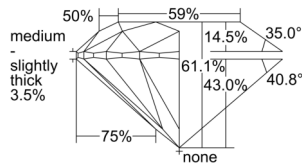

GIA®

FACSIMILE

GIA REPORT

7235390850

Verify this report at GIA.edu

GIA NATURAL DIAMOND DOSSIER®

September 11, 2024
GIA Report Number 7235390850
Shape and Cutting Style ..... Round Brilliant
Measurements ..... 6.12 - 6.13 x 3.74 mm

GRADING RESULTS

Carat Weight ..... 0.86 carat
Color Grade ..... K
Clarity Grade S11
Cut Grade ..... Excellent

ADDITIONAL GRADING INFORMATION

Polish ..... Excellent
Symmetry ..... Excellent
Fluorescence ..... Medium Blue
Clarity Characteristics ..... Crystal
Inscription(s): GIA 7235390850

Scan the QR code to access the AGS Ideal® Report.

GIA.edu

PROPORTIONS

Profile to actual proportions

GRADING SCALES

GIA COLOR SCALE	GIA CLARITY SCALE	GIA CUT SCALE
COLOURLESS	FLAWLESS	EXCELLENT
D	INTERNALLY FLAWLESS	
E	VVS₁	VERY GOOD
F		
G	VVS₂	
H	VS₁	GOOD
I		
J	VS₂	
K	SI₁	FAIR
L		
M	SI₂	
N	I₁	POOR
O		
P	I₂	
Q	I₃	
R		
S		
T		
U		
V		
W		
X		
Y		
Z