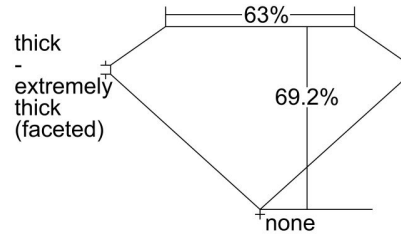

GIA NATURAL DIAMOND GRADING REPORT

March 15, 2022
 GIA Report Number 7426459003
 Shape and Cutting Style Cushion Modified Brilliant
 Measurements 6.38 x 5.87 x 4.07 mm

GRADING RESULTS

Carat Weight 1.30 carat
 Color Grade G
 Clarity Grade SI1

ADDITIONAL GRADING INFORMATION

Polish Excellent
 Symmetry Excellent
 Fluorescence None

Inscription(s): GIA 7426459003

Comments: Clouds are not shown. Pinpoints are not shown.

PROPORTIONS

Profile not to actual proportions

CLARITY CHARACTERISTICS

KEY TO SYMBOLS*

- Crystal
- ~ Feather
- ∖ Needle

* Red symbols denote internal characteristics (inclusions). Green or black symbols denote external characteristics (blemishes). Diagram is an approximate representation of the diamond, and symbols shown indicate type, position, and approximate size of clarity characteristics. All clarity characteristics may not be shown. Details of finish are not shown.